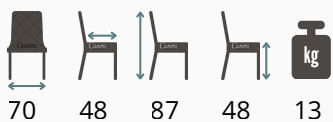

H-4100

H-4100

H-4100

Icon Chairs

Look Hole

Lorena Wooden Legs

Voila P Round Legs

Donetalla S Hole