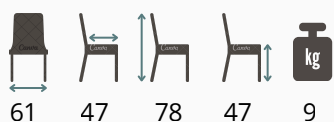

H-4100

H-4100

H-4100

Icon Chairs

Look Hole

Lorena Wooden Legs

Voila P Round Legs

Donetalla S Hole