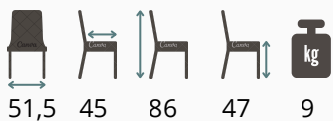

H-4100

H-4100

H-4100

Icon Chairs

Look Hole

Lorena Wooden Legs

Voila P Round Legs

Donetalla S Hole