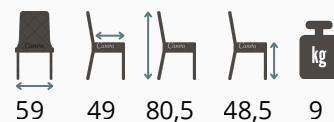

H-4100

H-4100

H-4100

Icon Chairs

Look Hole

Lorena Wooden Legs

Voila P Round Legs

Donetalla S Hole