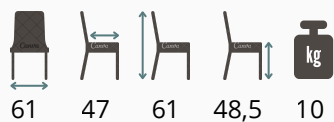

Brenda P Hole